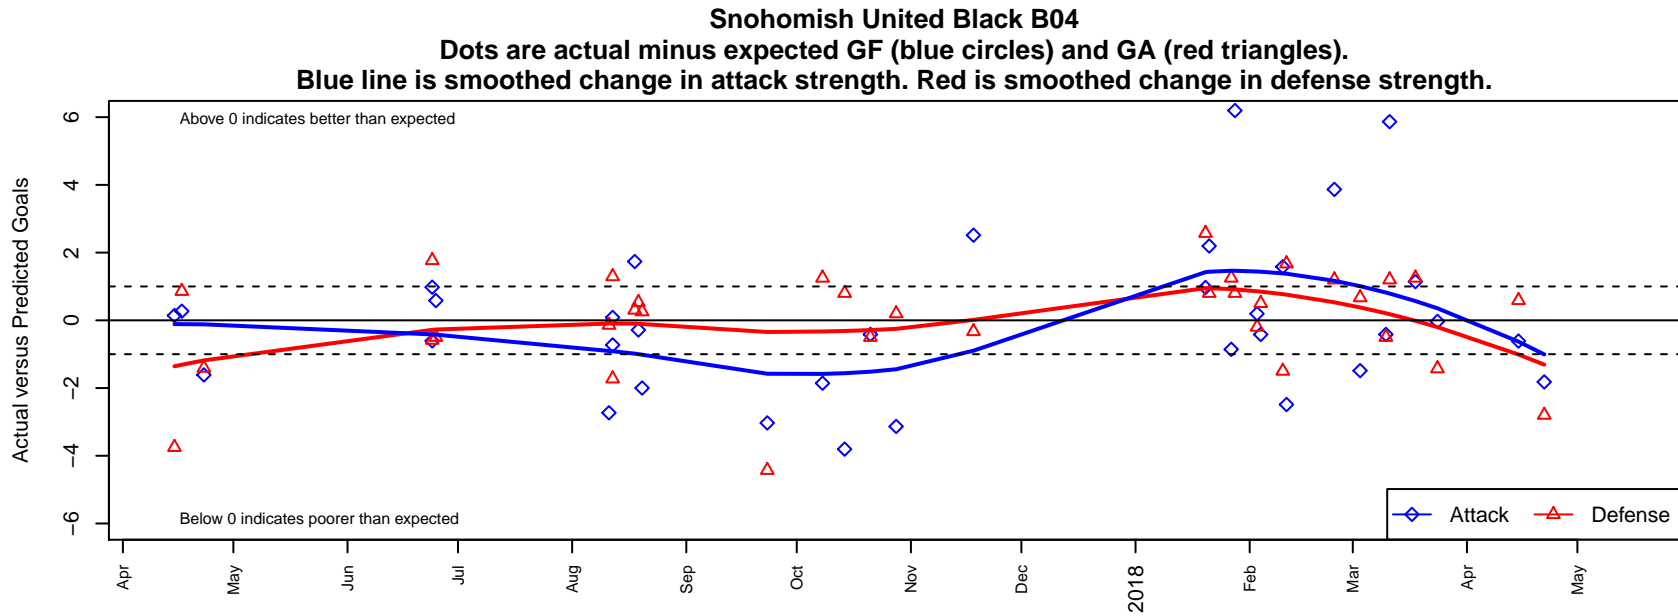

## Snohomish United Black B04

Snohomish Youth SC  
 Snohomish, WA  
 B04 total strength=1097  
 attack=4.62 defense=1.7  
 fall league = RCL B04 Div 4  
 notes= Kwesele 2017

alt names used:  
 SNOHOMISH UNITED B04 BLACK (WA)  
 SNOHOMISH UNITED BLACK A  
 SNOHOMISH UNITED BU04 BLACK A-KWES  
 SNOHOMISH UNITED BU04 BLACK A-KWES  
 Snohomish United B04 Black A  
 Snohomish United B04 Black A

**attack and defense variance (black dot)  
relative to other teams  
and top 10 in region**

**attack and defense rating  
relative to others at age  
and all opponents in last 13 months**

**Performance relative to 13 month average**