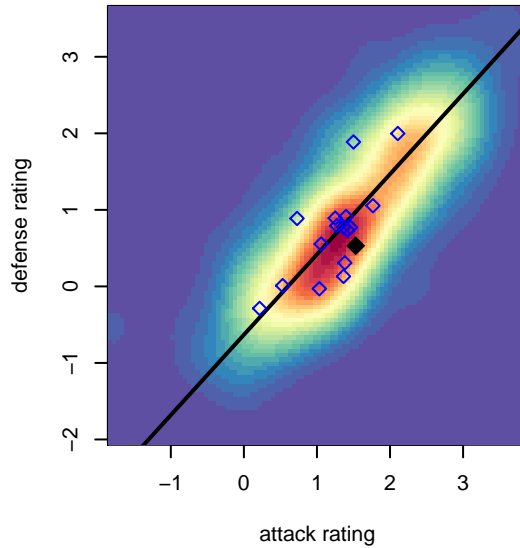

## Snohomish United Black B04

Snohomish Youth SC  
 Snohomish, WA  
 B04 total strength=1097  
 attack=4.62 defense=1.7  
 fall league = RCL B04 Div 4  
 notes= Kwesele 2017

alt names used:  
 SNOHOMISH UNITED B04 BLACK (WA)  
 SNOHOMISH UNITED BLACK A  
 SNOHOMISH UNITED BU04 BLACK A-KWES  
 SNOHOMISH UNITED BU04 BLACK A-KWES  
 Snohomish United B04 Black A  
 Snohomish United B04 Black A

Venues played:  
 2016 WYS Presidents Cup B04 Division 2  
 2017 Snohomish United Invit Group A  
 2017 REDAPT Cup Silver U14  
 2017 Bigfoot Silver U14  
 2017 RCL B04 Div 4  
 2017 WYS Presidents Cup B04 Division 2

**attack and defense variance (black dot)  
relative to other teams  
and top 10 in region**

**attack and defense rating  
relative to others at age  
and all opponents in last 13 months**

**Performance relative to 13 month average**