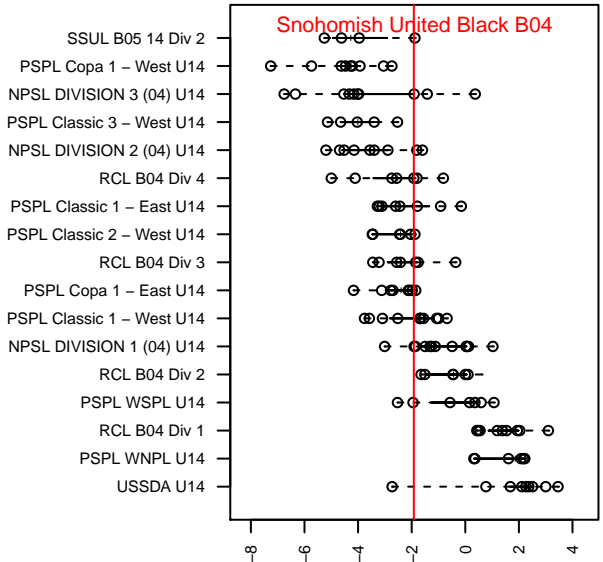

## Snohomish United Black B04

Snohomish Youth SC  
 Snohomish, WA  
 B04 total strength=1097  
 attack=4.62 defense=1.7  
 fall league = RCL B04 Div 4  
 notes= Kwesele 2017

alt names used:  
 SNOHOMISH UNITED B04 BLACK (WA)  
 SNOHOMISH UNITED BLACK A  
 SNOHOMISH UNITED BU04 BLACK A-KWES  
 SNOHOMISH UNITED BU04 BLACK A-KWES  
 Snohomish United B04 Black A  
 Snohomish United B04 Black A

Venues played:  
 2016 WYS Presidents Cup B04 Division 2  
 2017 Snohomish United Invit Group A  
 2017 REDAPT Cup Silver U14  
 2017 Bigfoot Silver U14  
 2017 RCL B04 Div 4  
 2017 WYS Presidents Cup B04 Division 2

**attack and defense variance (black dot)  
relative to other teams  
and top 10 in region**

**attack and defense rating  
relative to others at age  
and all opponents in last 13 months**

**Performance relative to 13 month average**