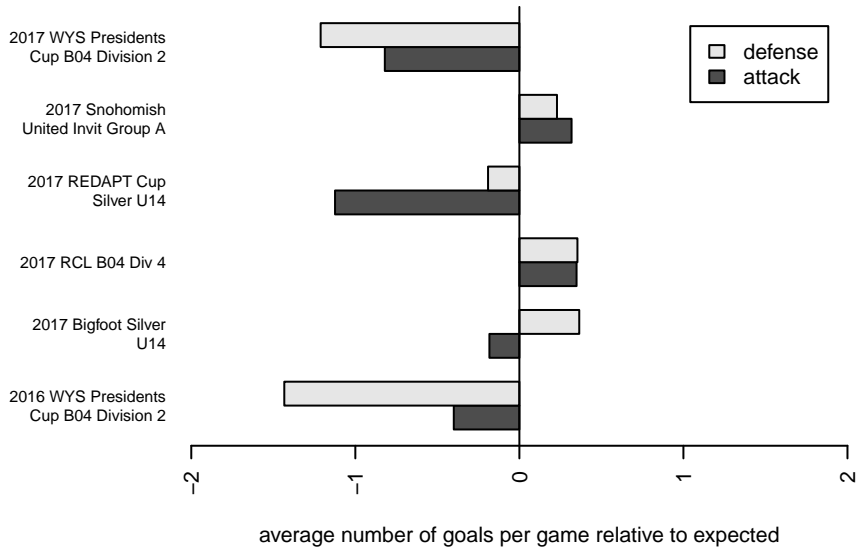

## Snohomish United Black B04

Snohomish Youth SC  
 Snohomish, WA  
 B04 total strength=1097  
 attack=4.62 defense=1.7  
 fall league = RCL B04 Div 4  
 notes= Kwesele 2017

alt names used:  
 SNOHOMISH UNITED B04 BLACK (WA)  
 SNOHOMISH UNITED BLACK A  
 SNOHOMISH UNITED BU04 BLACK A-KWES  
 SNOHOMISH UNITED BU04 BLACK A-KWES  
 Snohomish United B04 Black A  
 Snohomish United B04 Black A

Venues played:  
 2016 WYS Presidents Cup B04 Division 2  
 2017 Snohomish United Invit Group A  
 2017 REDAPT Cup Silver U14  
 2017 Bigfoot Silver U14  
 2017 RCL B04 Div 4  
 2017 WYS Presidents Cup B04 Division 2

**attack and defense variance (black dot)  
relative to other teams  
and top 10 in region**

**attack and defense rating  
relative to others at age  
and all opponents in last 13 months**

**Performance relative to 13 month average**