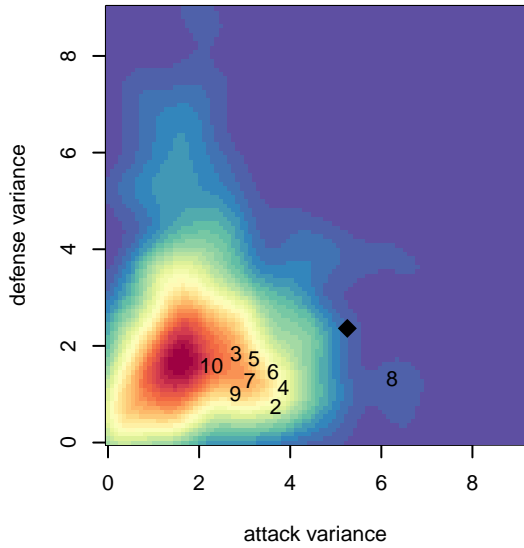

## Snohomish United Black B04

Snohomish Youth SC  
 Snohomish, WA  
 B04 total strength=1097  
 attack=4.62 defense=1.7  
 fall league = RCL B04 Div 4  
 notes= Kwesele 2017

alt names used:  
 SNOHOMISH UNITED B04 BLACK (WA)  
 SNOHOMISH UNITED BLACK A  
 SNOHOMISH UNITED BU04 BLACK A-KWES  
 SNOHOMISH UNITED BU04 BLACK A-KWES  
 Snohomish United B04 Black A  
 Snohomish United B04 Black A

Venues played:  
 2016 WYS Presidents Cup B04 Division 2  
 2017 Snohomish United Invit Group A  
 2017 REDAPT Cup Silver U14  
 2017 Bigfoot Silver U14  
 2017 RCL B04 Div 4  
 2017 WYS Presidents Cup B04 Division 2

**attack and defense variance (black dot)  
relative to other teams  
and top 10 in region**

**attack and defense rating  
relative to others at age  
and all opponents in last 13 months**

**Performance relative to 13 month average**